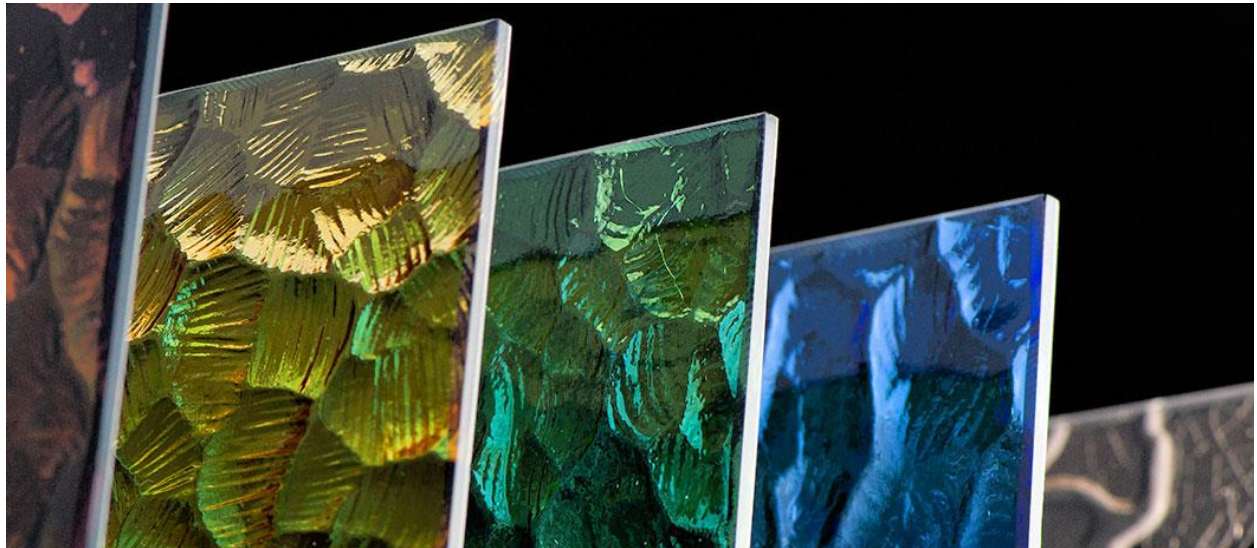

# Decorative Glass Upgrades

For your uPVC & Aluminium Apertures

			
Satin frost 4mm	Satin frost 5mm	D. Matte white	D. Matte

			
Opaque	Bronze	Thin Waterfall 4mm	Brown cathedral 4mm

			
Yellow cathedral 4mm	White cathedral 4mm	Hazel cathedral 4mm	Purple cathedral 4mm