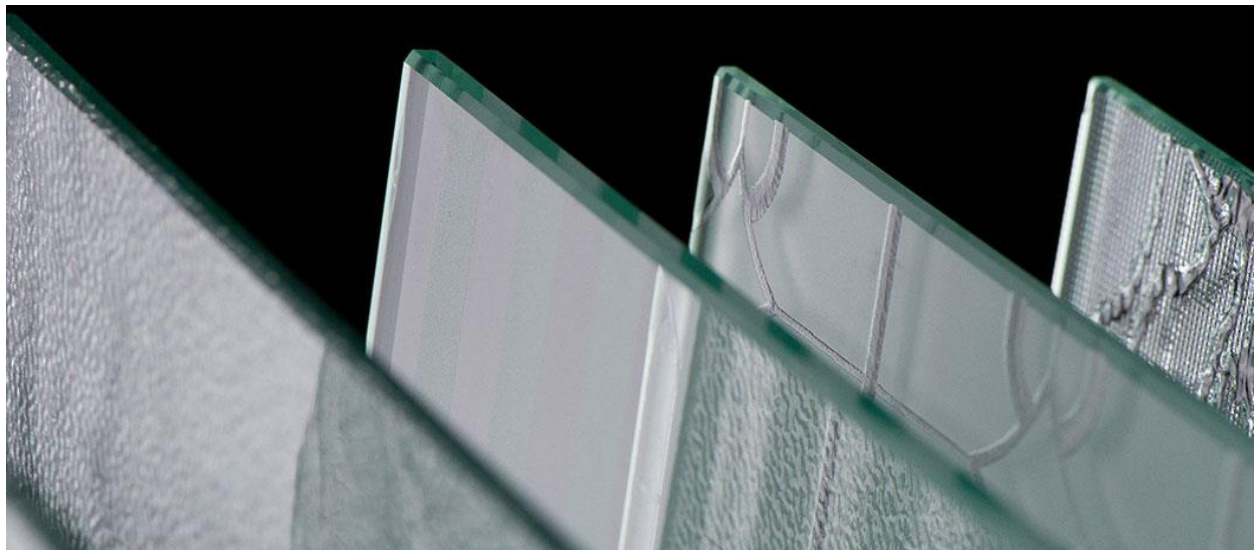

# Decorative Glass Upgrades

For your uPVC & Aluminium Apertures

			
Satin frost 4mm	Satin frost 5mm	D. Matte white	D. Matte

			
Opaque	Bronze	Thin Waterfall 4mm	Brown cathedral 4mm

			
Yellow cathedral 4mm	White cathedral 4mm	Hazel cathedral 4mm	Purple cathedral 4mm