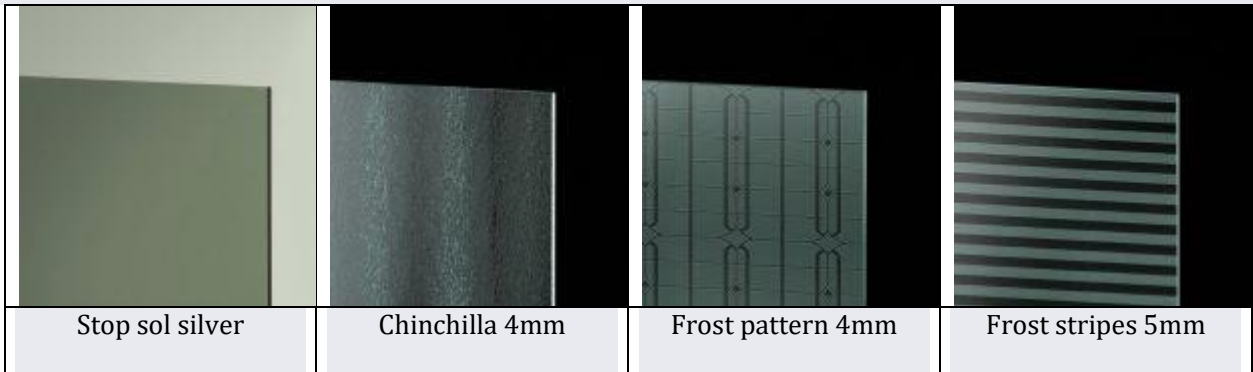

# Decorative Glass Upgrades

For your uPVC & Aluminium Apertures

			
Satin frost 4mm	Satin frost 5mm	D. Matte white	D. Matte

			
Opaque	Bronze	Thin Waterfall 4mm	Brown cathedral 4mm

			
Yellow cathedral 4mm	White cathedral 4mm	Hazel cathedral 4mm	Purple cathedral 4mm