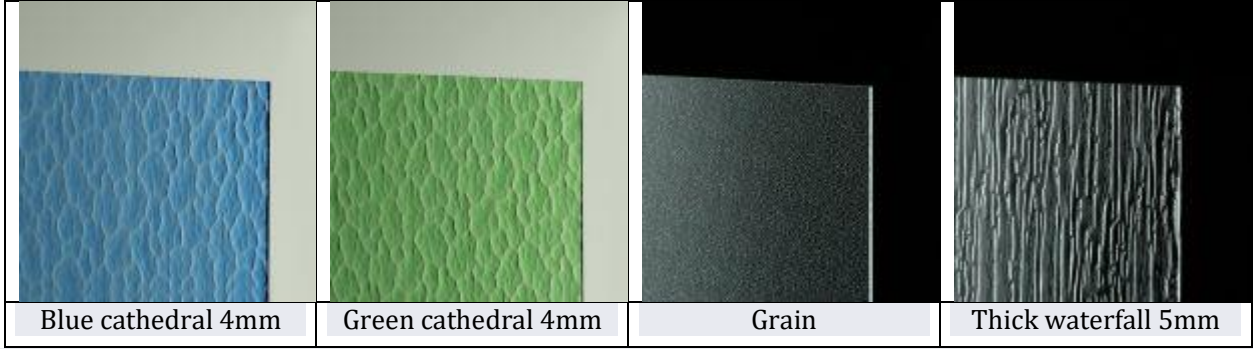

# Decorative Glass Upgrades

For your uPVC & Aluminium Apertures

			
Satin frost 4mm	Satin frost 5mm	D. Matte white	D. Matte

			
Opaque	Bronze	Thin Waterfall 4mm	Brown cathedral 4mm

			
Yellow cathedral 4mm	White cathedral 4mm	Hazel cathedral 4mm	Purple cathedral 4mm